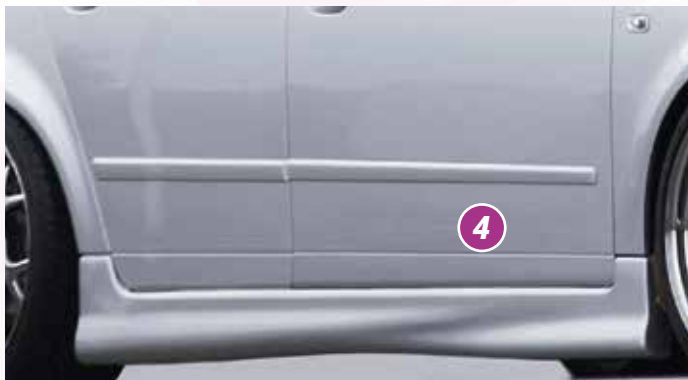

COMPLETED
RIEGER ALSO
FOR STATION WAGON

15 %
BODYKIT
DISCOUNT
(see flap)

8

Barracuda Tzunamee

VA 8x19 ET 32 with 235/35-19
HA 8x19 ET 32 with 235/35-19

4

3

WRD Mesh II

VA 9,0Jx19 ET 24 with 235/35-19
HA 10,0Jx19 ET 34 with 265/30-19

4

5

▲ = free registration: Article is e.g. delivered with ABE (general operating permit) (no entry required).

● = subject to registration: Article is e.g. delivered with certificate. (Registration according to §19 StVZO required).

▼ = without approval: Products are not permitted in the area of the StVZO and may be used on public roads and squares not be put into operation or used. These products are only for motorsport or show purposes or for export to non-EU countries.

◆ = only mountable in conjunction with matching spoiler
● = Single acceptance according to §21 in the house RIEGER possible. Article is e.g. supplied with material test report.