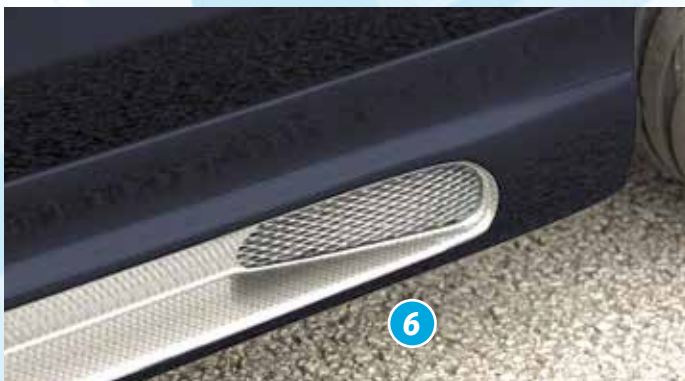

FAMILY + TUNING WITH RIEGER

RIEGER FOR VW PASSAT (3C)

Order now at the new
RIEGER-Webshop on:
www.rieger-tuning.biz/shop

▲ = free registration: Article is e.g. delivered with ABE (general operating permit) (no entry required).

● = subject to registration: Article is e.g. delivered with certificate. (Registration according to §19 StVZO required).

▼ = without approval: Products are not permitted in the area of the StVZO and may be used on public roads and squares not be put into operation or used. These products are only for motorsport or show purposes or for export to non-EU countries.

◆ = only mountable in conjunction with matching spoiler
● = Single acceptance according to §21 in the house RIEGER possible. Article is e.g. supplied with material test report.