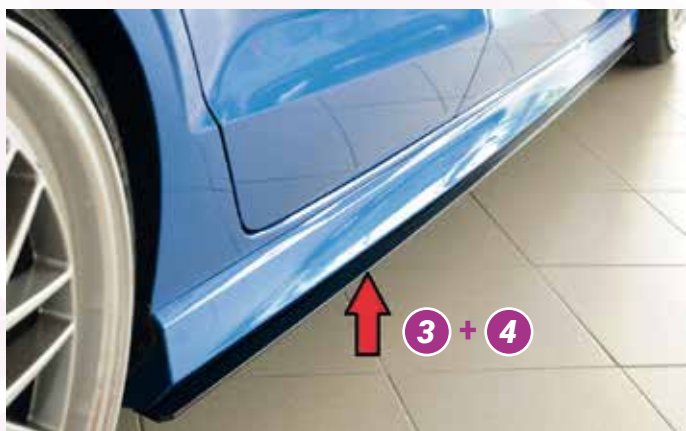

Order now at the new
RIEGER-Webshop on:
www.rieger-tuning.biz/shop

RIEGER FOR AUDI RS3 (8V) FACELIFT

BBS LM

VA 8,5x20 ET50 mit 235/30-20 + 15mm Spacer
HA 8,5x20 ET50 mit 235/30-20 + 12mm Spacer

Note: For an extra charge, the parts can be ordered painted in the colour „glossy black“ (see type-table).