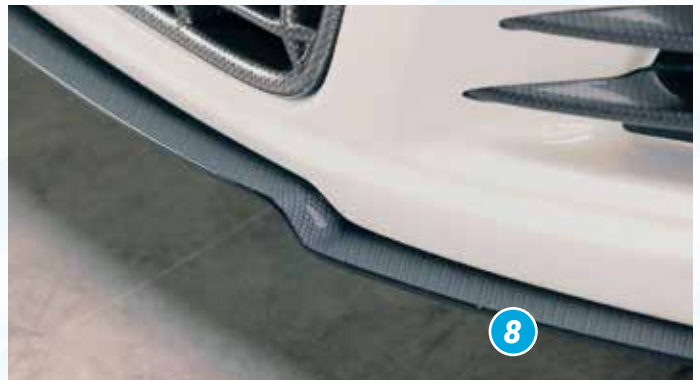

▲ = free registration: Article is e.g. delivered with ABE (general operating permit) (no entry required).

● = subject to registration: Article is e.g. delivered with certificate. (Registration according to §19 StVZO required).

▼ = without approval: Products are not permitted in the area of the StVZO and may be used on public roads and squares not be put into operation or used. These products are only for motorsport or show purposes or for export to non-EU countries.

◆ = only mountable in conjunction with matching spoiler
● = Single acceptance according to §21 in the house RIEGER possible. Article is e.g. supplied with material test report.