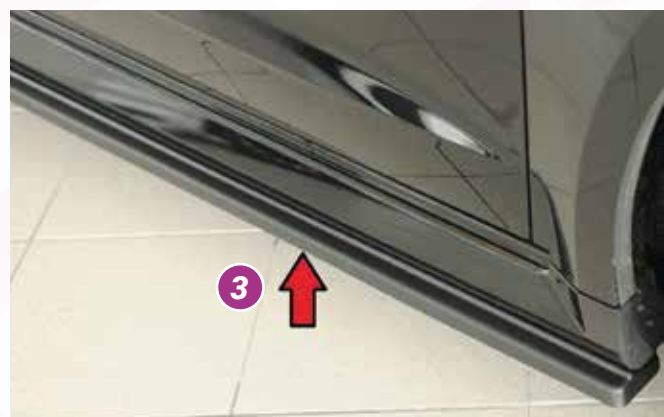

## RIEGER FOR AUDI RS3 (8V) SPORTBACK, TO FACELIFT

3

3

3

▲ = free registration: Article is e.g. delivered with ABE (general operating permit) (no entry required).

● = subject to registration: Article is e.g. delivered with certificate. (Registration according to §19 StVZO required).