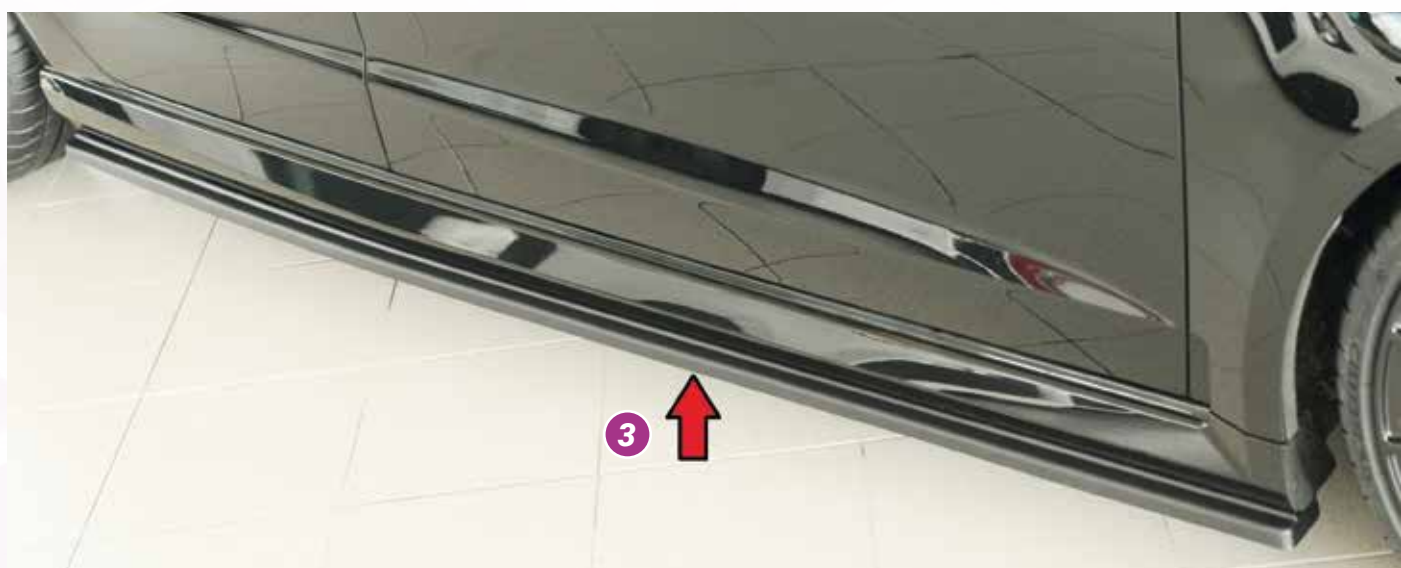

**OZ Superturismo EVOLUZIONE**

VA + HA: 8,5x20 ET45 with 235/30-20

3

7

## RIEGER FOR AUDI RS3 (8V) SPORTBACK, TO FACELIFT

3

3

3

▲ = free registration: Article is e.g. delivered with ABE (general operating permit) (no entry required).

● = subject to registration: Article is e.g. delivered with certificate. (Registration according to §19 StVZO required).