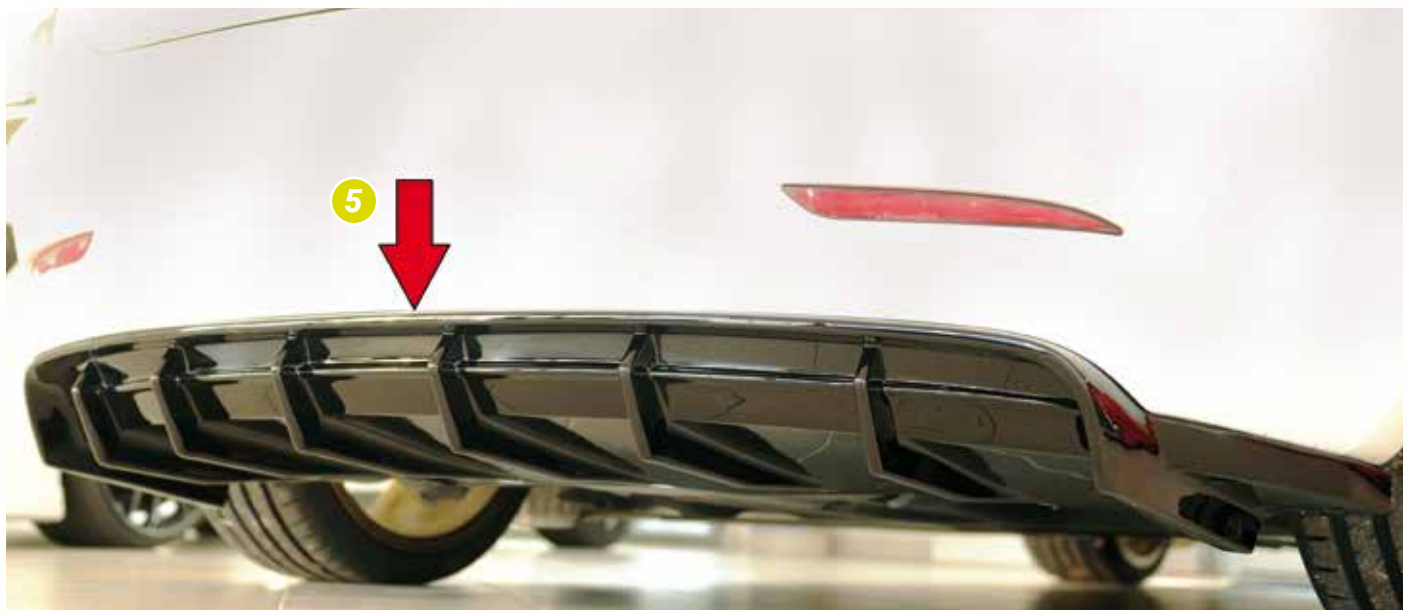

BBS CI-R Unlimited

VA: 8,5x20 ET52,5 + 20mm Adapter with 235/35-20

HA: 8,5x20 ET52,5 + 20mm Adapter with 235/35-20

RIEGER FOR TESLA MODEL 3 (003)

Kleine Heckschürze

Große Heckschürze

▲ = free registration: Article is e.g. delivered with ABE (general operating permit) (no entry required).