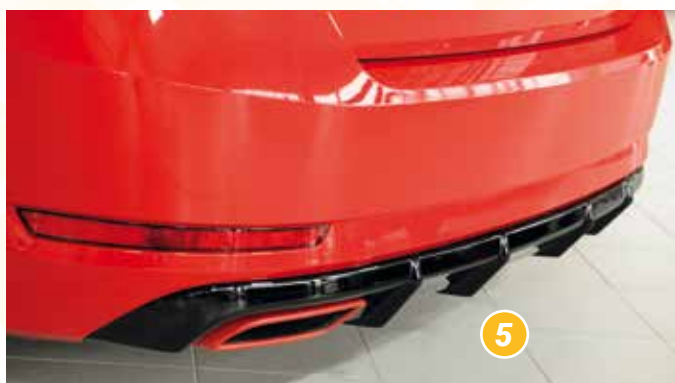

**Borbet BY (titan polished matt)**

VA + HA 8,5x20 ET 45 with 235/35-20 + 15mm Spacer

▲ = free registration: Article is e.g. delivered with ABE (general operating permit) (no entry required).

● = subject to registration: Article is e.g. delivered with certificate. (Registration according to §19 StVZO required).

▼ = without approval: Products are not permitted in the area of the StVZO and may be used on public roads and squares not be put into operation or used. These products are only for motorsport or show purposes or for export to non-EU countries.