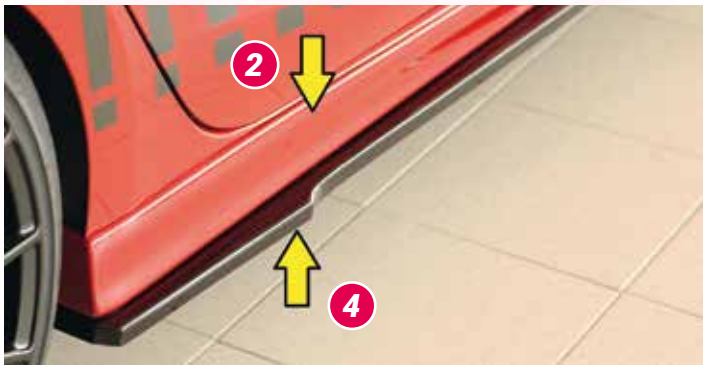

RIEGER FOR SEAT LEON (KL)

▲ = free registration: Article is e.g. delivered with ABE (general operating permit) (no entry required).

● = subject to registration: Article is e.g. delivered with certificate. (Registration according to §19 StVZO required).

▼ = without approval: Products are not permitted in the area of the StVZO and may be used on public roads and squares not be put into operation or used. These products are only for motorsport or show purposes or for export to non-EU countries.