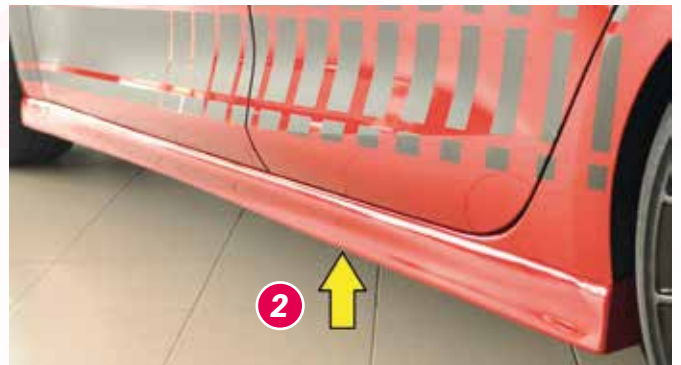

RIEGER FOR SEAT LEON (KL)

▲ = free registration: Article is e.g. delivered with ABE (general operating permit) (no entry required).

● = subject to registration: Article is e.g. delivered with certificate. (Registration according to §19 StVZO required).

▼ = without approval: Products are not permitted in the area of the StVZO and may be used on public roads and squares not be put into operation or used. These products are only for motorsport or show purposes or for export to non-EU countries.