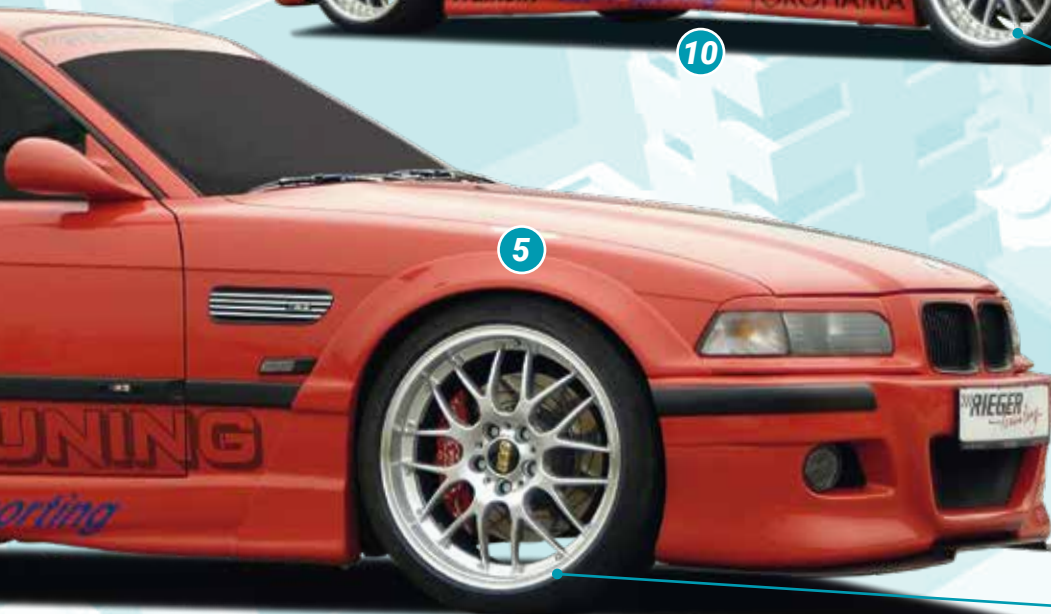

ABS/CARBON-LOOK

# NEVER ENDING

### O.Z. Superleggera III

VA 9,5Jx18 ET 21 with 245/35-18  
HA 11,0Jx18 ET 23 with 285/30-18

**15 %**  
BODYKIT  
DISCOUNT  
(see flap)